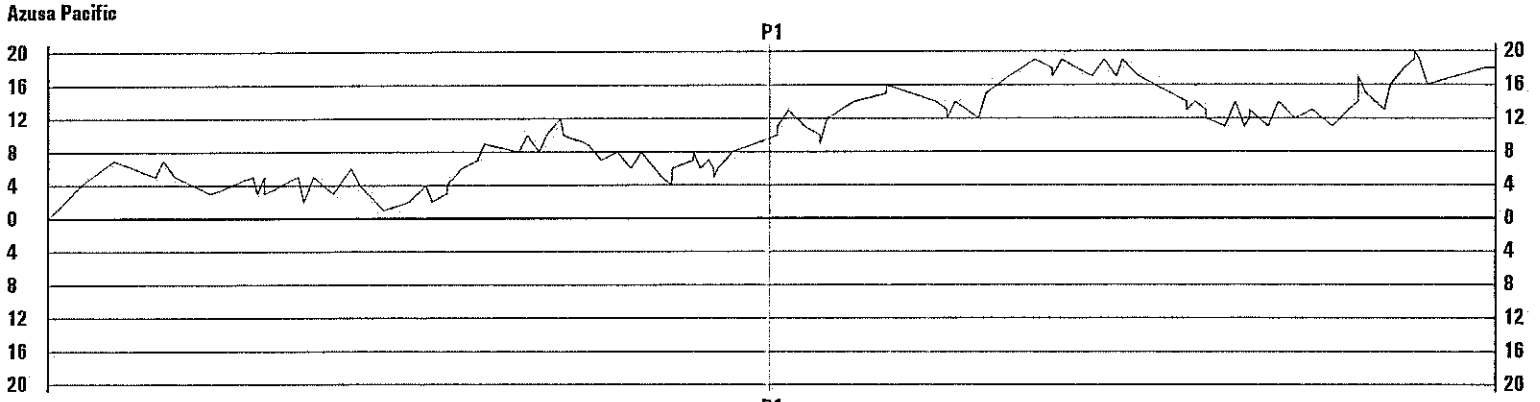

Azusa Pacific University Basketball - PLAY BY PLAY REPORT (Scoring Only)
Azusa Pacific vs. Christian Heritage Christian Heritage
DATE: 12/05/1998 TIME: 1 PM SITE: Azusa, CA

Num	Name	POS
30*	Damian Raibon	F
45*	Justin Leslie	F
13*	Jerome Joseph	G
44*	Jason Boswell	G
55*	T.J. Walker	G
33	Corey Smith	G
52	Matt Reed	C
11	Jon Dean	G
22	Owen Healy	F
53	Gary Dredge	C
3	Ryan Smith	G
20	Brian Gianello	F

Num	Name	POS
34*	Rich Reinebach	G
22*	Spatticus Thomas	G
10*	Justin Coyle	G
25*	Mike Spuler	G
33*	Chad Bickley	G
3	B.J. Casteel	G
13	Rich Griffin	G
42	Phil Ball	G
0	Paul Wright	G
44	Ben Warner	G
21	James Quadrizius	G
11	Troy Leeman	G

SCORING TIMELINE

Azusa Pacific		Christian Heritage						
##	Name	Action	Score	Clock	Score	##	Name	Action
	13 J Joseph	Layup(L) Made	2	1 19:31	0			
	45 J Leslie	FG Made	4	1 19:05	0			
(T Walker Assist)	44 J Boswell	3Pt Made	7	1 18:09	0			
			7	1 17:00	2	10 J Coyle	FG Made	(R Reinebach Assist)
(J Boswell Assist)	45 J Leslie	Layup(L) Made	9	1 16:47	2			
			9	1 16:27	4	10 J Coyle	FG Made	(S Thomas Assist)
			9	1 15:28	6	34 R Reinebach	FG Made	
(J Boswell Assist)	13 J Joseph	Layup(R) Made	11	1 14:17	6			
			11	1 14:09	8	3 B Casteel	FG Made	
(J Boswell Assist)	53 G Dredge	Layup(L) Made	13	1 13:58	8			
			13	1 13:58	10	3 B Casteel	FG Made	(S Thomas Assist)
(J Joseph Assist)	55 T Walker	FG Made	15	1 13:02	10			
			15	1 12:52	13	33 C Bickley	3Pt Made	
(T Walker Assist)	13 J Joseph	3Pt Made	18	1 12:37	13			
			18	1 12:04	15	33 C Bickley	FG Made	
(G Dredge Assist)	33 C Smith	3Pt Made	21	1 11:34	15			
			21	1 11:19	17	3 B Casteel	FG Made	(C Bickley Assist)
			21	1 10:40	20	33 C Bickley	3Pt Made	
	52 M Reed	FT Made	22	1 9:58	20			
	13 J Joseph	Layup(L) Made	24	1 9:30	20			
			24	1 9:20	22	13 R Griffin	FG Made	
	13 J Joseph	FT Made	25	1 8:56	22			
(J Joseph Assist)	13 J Joseph	FT Made	26	1 8:56	22			
	3 R Smith	FG Made	28	1 8:31	22			
	52 M Reed	FT Made	29	1 8:05	22			
	30 D Raibon	FG Made	31	1 7:53	22			
			31	1 6:56	23	22 S Thomas	FT Made	
(C Smith Assist)	30 D Raibon	FG Made	33	1 6:41	23			
			33	1 6:21	25	33 C Bickley	Layup(R) Made	(M Spuler Assist)
(M Reed Assist)	55 T Walker	FG Made	35	1 6:10	25			
	22 O Healy	Dunk Made	37	1 5:46	25			
			37	1 5:41	27	25 M Spuler	Layup(L) Made	(R Reinebach Assist)
			37	1 5:02	28	34 R Reinebach	FT Made	
			37	1 4:39	30	34 R Reinebach	Layup(L) Made	
	55 T Walker	FT Made	38	1 4:12	30			
			38	1 3:50	32	44 B Warner	FG Made	(R Griffin Assist)
(O Healy Assist)	55 T Walker	Layup(R) Made	40	1 3:33	32			
			40	1 2:59	35	33 C Bickley	3Pt Made	(R Griffin Assist)
			40	1 2:43	36	33 C Bickley	FT Made	
	11 J Dean	FT Made	41	1 2:41	36			
	11 J Dean	FT Made	42	1 2:41	36			
	33 C Smith	FT Made	43	1 2:06	36			
	33 C Smith	FT Made	44	1 2:06	36			
			44	1 1:55	38	13 R Griffin	FG Made	
	55 T Walker	FT Made	45	1 1:41	38			
			45	1 1:33	39	34 R Reinebach	FT Made	
			45	1 1:33	40	34 R Reinebach	FT Made