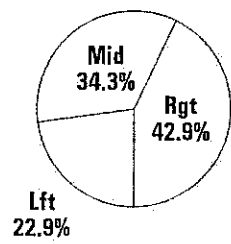

Scoring Summary

Largest Lead:	Azusa Pacific 98	Christian Heritage 78 (20 Points)
Number of Ties:	0	
Number of Lead Changes:	0	
Points off Turnovers:	Azusa Pacific 24	Christian Heritage 9
2nd Effort Points:	Azusa Pacific 4	Christian Heritage 6
Points off the Bench:	Azusa Pacific 26	Christian Heritage 32
Points in the Paint:	Azusa Pacific 38	Christian Heritage 30
3 Point Points:	Azusa Pacific 24	Christian Heritage 15
Free Throw Pts	Azusa Pacific 22	Christian Heritage 17

**Azusa Pacific University Basketball - TEAM SHOT CHART for the Azusa Pacific
Azusa Pacific vs. Christian Heritage Christian Heritage
DATE: 12/05/1998 TIME: 1 PM SITE: Azusa, CA**

Shot Summary	M/A	%	PTS
3Pt FG	8/23	34.8%	24
2Pt FG	27/52	51.9%	54
Layups - L	5/7	71.4%	10
Layups - R	6/7	85.7%	12
Dunks	2/2	100.0%	4
Putbacks	0/1	0.0%	0
Overall Shooting	35/75	46.7%	78
Free Throws	22/33	66.7%	22
Total Points			100

Scoring Distribution

Scoring Locations

By Period	FG	FGA	FG%	3Pt	3PA	3P%	FT	FTA	FT%	PTS	ORB	DRB	TR	PF	AST	TO	BS	ST
1st Half	17	38	44.7	3	9	33.3	11	18	61.1	48	8	12	20	12	11	6	3	8
2nd Half	18	37	48.6	5	14	35.7	11	15	73.3	52	8	12	20	11	12	5	2	4
Game	35	75	46.7	8	23	34.8	22	33	66.7	100	16	24	40	23	23	11	5	12