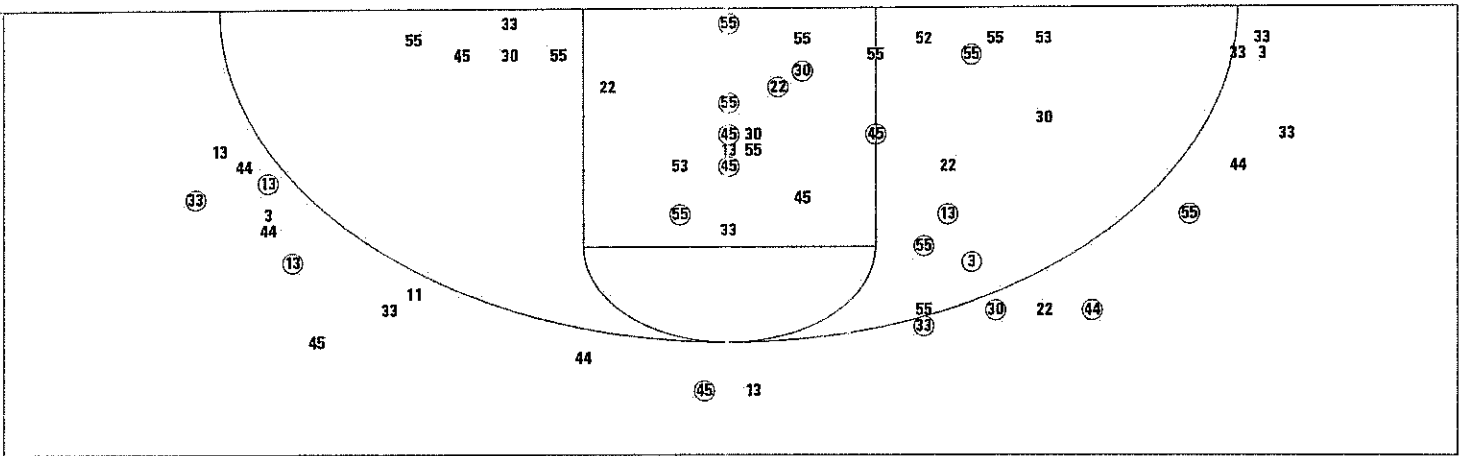

**Azusa Pacific University Basketball - TEAM SHOT CHART for the Azusa Pacific
Azusa Pacific vs. Christian Heritage Christian Heritage
DATE: 12/05/1998 TIME: 1 PM SITE: Azusa, CA**