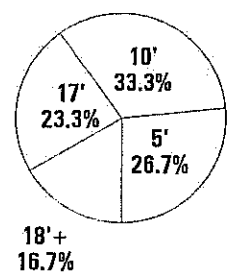

Scoring Range