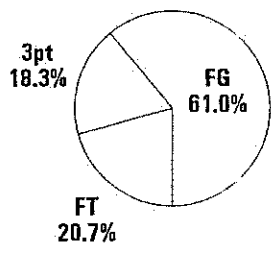

Shot Summary	M/A	%	PTS
3Pt FG	5/15	33.3%	15
2Pt FG	25/43	58.1%	50
Layups - L	3/3	100.0%	6
Layups - R	3/4	75.0%	6
Dunks	0/0	0.0%	0
Putbacks	2/2	100.0%	4
Overall Shooting	30/58	51.7%	65
Free Throws	17/27	63.0%	17
Total Points			82

Scoring Distribution