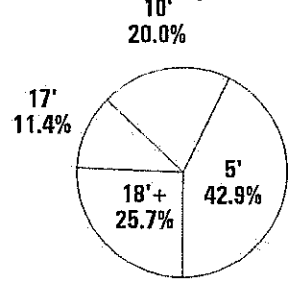

**Azusa Pacific University Basketball - TEAM SHOT CHART for the Azusa Pacific
Azusa Pacific vs. Christian Heritage Christian Heritage
DATE: 12/05/1998 TIME: 1 PM SITE: Azusa, CA**

Shot Summary	M/A	%	PTS
3Pt FG	8/23	34.8%	24
2Pt FG	27/52	51.9%	54
Layups - L	5/7	71.4%	10
Layups - R	6/7	85.7%	12
Dunks	2/2	100.0%	4
Putbacks	0/1	0.0%	0
Overall Shooting	35/75	46.7%	78
Free Throws	22/33	66.7%	22
Total Points			100

Scoring Distribution

Scoring Locations

By Period	FG	FGA	FG%	3Pt	3PA	3P%	FT	FTA	FT%	PTS	ORB	DRB	TR	PF	AST	TO	BS	ST
1st Half	17	38	44.7	3	9	33.3	11	18	61.1	48	8	12	20	12	11	6	3	8
2nd Half	18	37	48.6	5	14	35.7	11	15	73.3	52	8	12	20	11	12	5	2	4
Game	35	75	46.7	8	23	34.8	22	33	66.7	100	16	24	40	23	23	11	5	12

Scoring Breakdown

Scoring Range

Azusa Pacific University Basketball - TEAM SHOT CHART for the Christian Heritage
Azusa Pacific vs. Christian Heritage Christian Heritage
DATE: 12/05/1998 TIME: 1 PM SITE: Azusa, CA