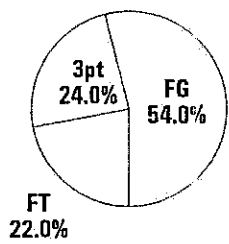

Shot Summary	M/A	%	PTS
3Pt FG	8/23	34.8%	24
2Pt FG	27/52	51.9%	54
Layups - L	5/7	71.4%	10
Layups - R	6/7	85.7%	12
Dunks	2/2	100.0%	4
Putbacks	0/1	0.0%	0
Overall Shooting	35/75	46.7%	78
Free Throws	22/33	66.7%	22
Total Points			100

Scoring Distribution